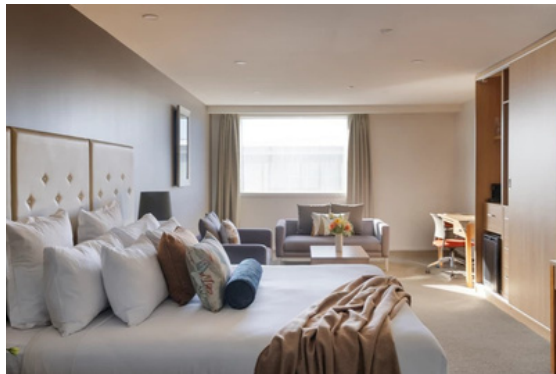

**Special rate:** NZD \$290.00 (includes room + breakfast for 1 + GST)

[Access Crowne Plaza's exclusive promotional offer for Seed Business 2025 here](#)