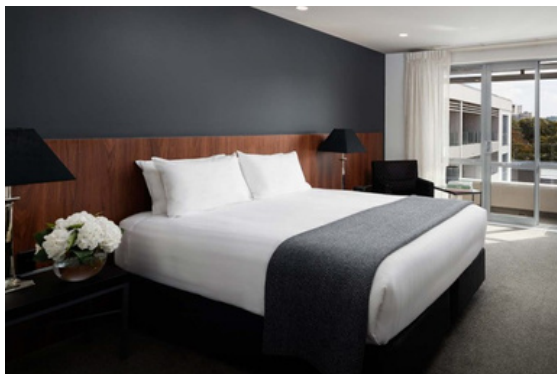

Rydges Hotel Christchurch

Experience Rydges Latimer Christchurch – a down-to-earth hotel accommodation where natural beauty and unmatched luxury set the scene for your renewal in the Garden City. . **Located 1 kilometre (13 minute walk) from the Te Pae Christchurch Convention Centre.**

Special rate: NZD $199.00 (includes room + breakfast for 1 + GST)

[Use the promotional code '2508ASFCON', and input into Block Code to access Rydges' exclusive promotional offer for Seed Business 2025](#)