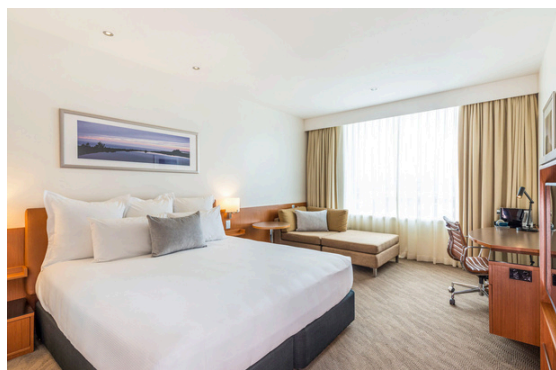

Novotel Christchurch Cathedral Square

Novotel Christchurch's central location allows you to explore the best of Christchurch, known for its mix of old and new. **Located 350 metres (4 minute walk) from the Te Pae Christchurch Convention Centre.**

Special rate: NZD $228.65 (includes room + breakfast for 1 + GST)

[Access Novotel's exclusive promotional offer for Seed Business 2025 here (select Novotel)](#)